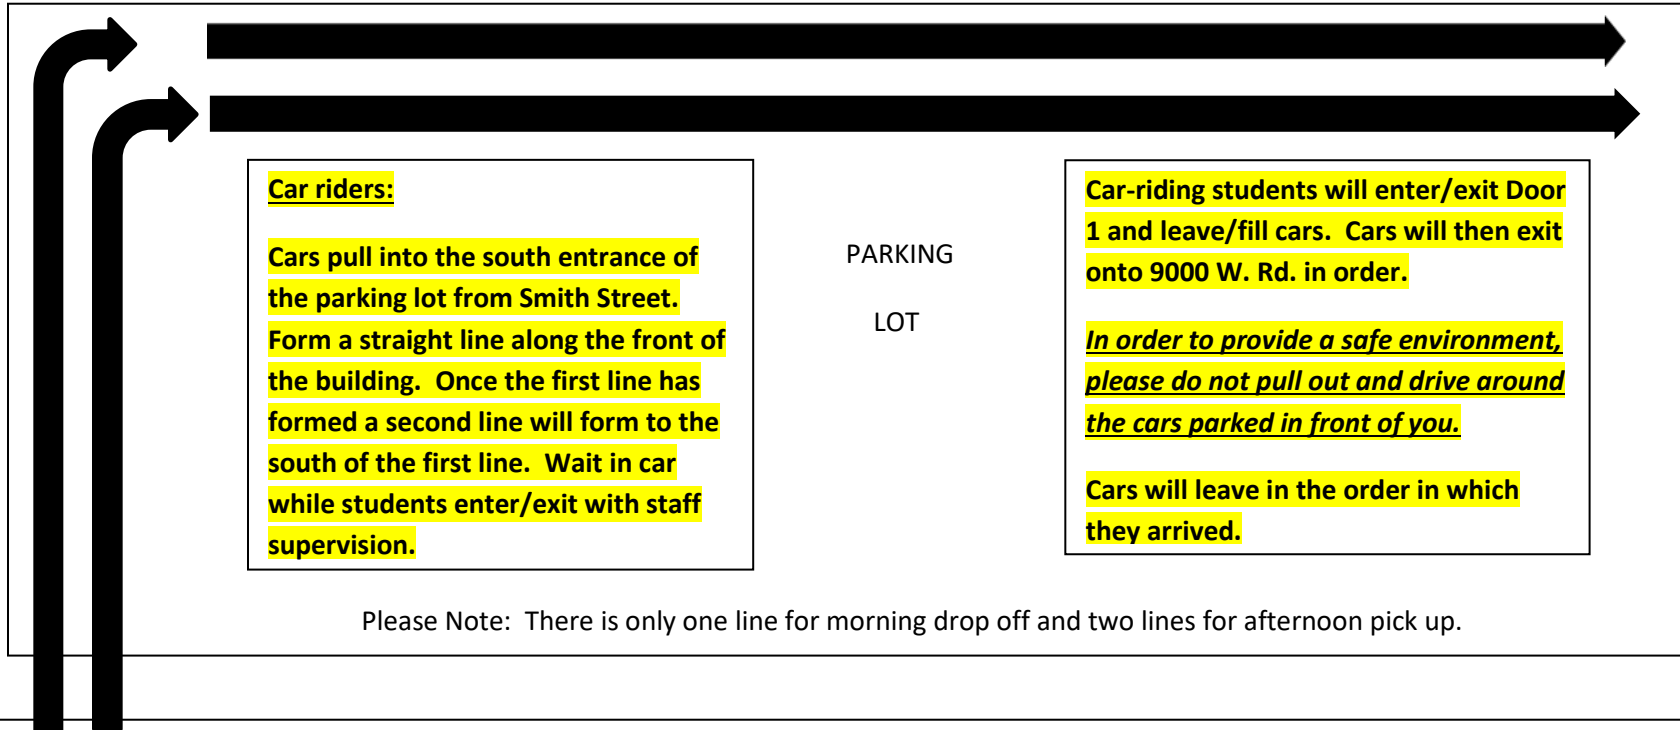

N

BGS Arrival and Dismissal Map

2023-2024

9000 W. Rd.

Please Note: There is only one line for morning drop off and two lines for afternoon pick up.

ENTER

Smith Street